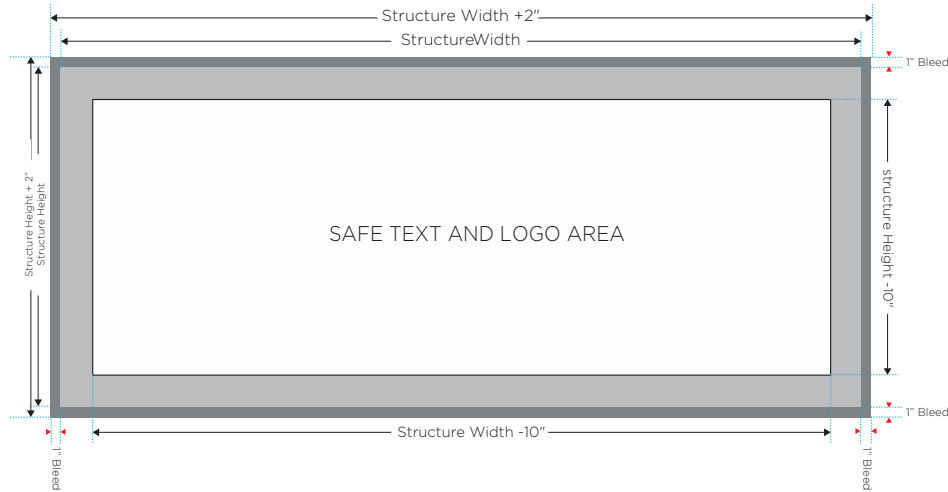

Hanging Signs Rectangle

Outer Panel:
Face (Per Side): Structure Length
Structure Height

Bleed Size: 1" Perimeter
Size with Bleed: Structure Length + 2"
Structure Height + 2"

Safe Text and Logo Area
Face: Structure Length - 10"
Structure Height - 10"

General Art Guidelines

- CMYK Color for layout and linked images
- Do not embed images, supply them as linked files
- Resolution must be 100-120 dpi
- Convert all fonts to outline
- Indicate any Pantone numbers in file
- Keep text at least .5" from the left and right edges.

Front View

Top View

Isometric View

Please Submit artwork to
adfabexhibits.wetransfer.com
Questions or assistance please
contact graphics@adfabexhibits.com

This document contains proprietary information to ADfab Exhibit Group. No portion may be disclosed to others, reproduced or used in any way without our written authorization.
©2016 ADfab Exhibit Group.

LONGER SIDE

SHORTER SIDE

RECTANGULAR HANGING SIGN GRAPHIC SIZES:

Structure Sizes	Graphic Sizes	Graphic Sizes w. Bleed	Safe Text & Logo Area
120" x 60" x 36"	120" W x 36" H 60" W x 36" H	122" W x 38" H 62" W x 38" H	110" W x 26" H 50" W x 26" H
120" x 60" x 48"	120" W x 48" H 60" W x 48" H	122" W x 50" H 62" W x 50" H	110" W x 38" H 50" W x 38" H
144" x 72" x 36"	144" W x 36" H 72" W x 36" H	146" W x 38" H 74" W x 38" H	134" W x 26" H 62" W x 26" H
144" x 72" x 48"	144" W x 48" H 72" W x 48" H	146" W x 50" H 74" W x 50" H	134" W x 38" H 62" W x 38" H
192" x 96" x 48"	192" W x 48" H 96" W x 48" H	194" W x 50" H 98" W x 50" H	182" W x 38" H 86" W x 38" H
192" x 96" x 60"	192" W x 60" H 96" W x 60" H	194" W x 62" H 98" W x 62" H	182" W x 50" H 86" W x 50" H
240" x 120" x 48"	240" W x 48" H 120" W x 48" H	242" W x 50" H 122" W x 50" H	230" W x 38" H 110" W x 38" H
240" x 120" x 60"	240" W x 60" H 120" W x 60" H	242" W x 62" H 122" W x 62" H	230" W x 50" H 110" W x 50" H