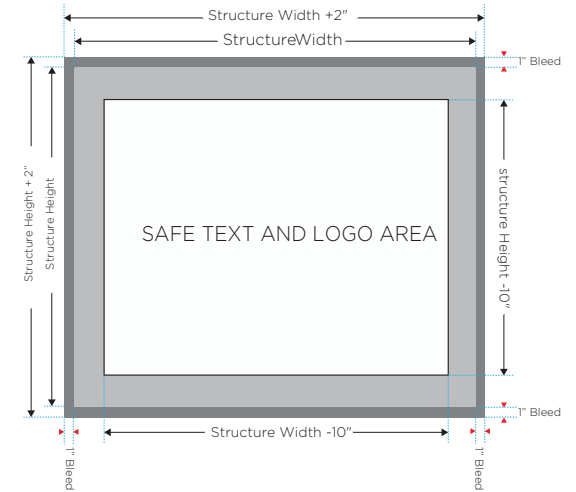

Hanging Signs Rectangle

Outer Panel:
Face (Per Side): Structure Length
Structure Height

Bleed Size: 1" Perimeter
Size with Bleed: Structure Length + 2"
Structure Height + 2"

Safe Text and Logo Area
Face: Structure Length - 10"
Structure Height - 10"

General Art Guidelines

- CMYK Color for layout and linked images
- Do not embed images, supply them as linked files
- Resolution must be 100-120 dpi
- Convert all fonts to outline
- Indicate any Pantone numbers in file
- Keep text at least .5" from the left and right edges.

Front View

Top View

Isometric View

Please Submit artwork to
adfabexhibits.wetransfer.com
Questions or assistance please
contact graphics@adfabexhibits.com

This document contains proprietary information to ADfab Exhibit Group. No portion may be disclosed to others, reproduced or used in any way without our written authorization.
©2016 ADfab Exhibit Group.

LONGER SIDE

SHORTER SIDE

RECTANGULAR HANGING SIGN GRAPHIC SIZES:

Structure Sizes	Graphic Sizes	Graphic Sizes w. Bleed	Safe Text & Logo Area
120" x 60" x 36"	120" W x 36" H 60" W x 36" H	122" W x 38" H 62" W x 38" H	110" W x 26" H 50" W x 26" H
120" x 60" x 48"	120" W x 48" H 60" W x 48" H	122" W x 50" H 62" W x 50" H	110" W x 38" H 50" W x 38" H
144" x 72" x 36"	144" W x 36" H 72" W x 36" H	146" W x 38" H 74" W x 38" H	134" W x 26" H 62" W x 26" H
144" x 72" x 48"	144" W x 48" H 72" W x 48" H	146" W x 50" H 74" W x 50" H	134" W x 38" H 62" W x 38" H
192" x 96" x 48"	192" W x 48" H 96" W x 48" H	194" W x 50" H 98" W x 50" H	182" W x 38" H 86" W x 38" H
192" x 96" x 60"	192" W x 60" H 96" W x 60" H	194" W x 62" H 98" W x 62" H	182" W x 50" H 86" W x 50" H
240" x 120" x 48"	240" W x 48" H 120" W x 48" H	242" W x 50" H 122" W x 50" H	230" W x 38" H 110" W x 38" H
240" x 120" x 60"	240" W x 60" H 120" W x 60" H	242" W x 62" H 122" W x 62" H	230" W x 50" H 110" W x 50" H