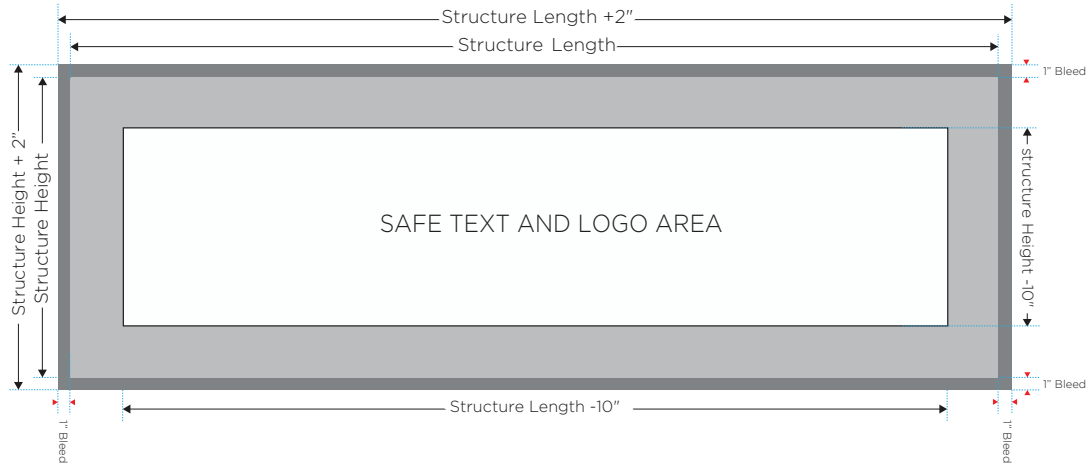

Hanging Signs Square

Outer Panel:
Face (Per Side): Structure Length
Structure Height

Bleed Size: 1" Perimeter
Size with Bleed: Structure Length + 2"
Structure Height + 2"

Safe Text and Logo Area
Face: Structure Length - 10"
Structure Height - 10"

General Art Guidelines

- CMYK Color for layout and linked images
- Do not embed images, supply them as linked files
- Resolution must be 100-120 dpi
- Convert all fonts to outline
- Indicate any Pantone numbers in file
- Keep text at least .5" from the left and right edges.

SQUARE HANGING SIGN GRAPHIC SIZES:

Structure Sizes	Graphic Sizes	Graphic Sizes w. Bleed	Safe Text & Logo Area
72" x 72" x 30"	72" W x 30" H	74" W x 32" H	62" W x 20" H
96" x 96" x 42"	96" W x 42" H	98" W x 44" H	86" W x 32" H
120" x 120" x 42"	120" W x 42" H	122" W x 44" H	110" W x 32" H
144" x 144" x 42"	144" W x 42" H	146" W x 44" H	134" W x 32" H
168" x 168" x 42"	168" W x 42" H	170" W x 44" H	158" W x 32" H
192" x 192" x 48"	192" W x 48" H	194" W x 50" H	182" W x 38" H
216" x 216" x 48"	216" W x 48" H	218" W x 50" H	206" W x 38" H
240" x 240" x 48"	240" W x 48" H	242" W x 50" H	230" W x 38" H
264" x 264" x 48"	264" W x 48" H	266" W x 50" H	254" W x 38" H
288" x 288" x 48"	288" W x 48" H	290" W x 50" H	278" W x 38" H

NOTE:

4 panels are required to complete 1 Square Hanging Sign