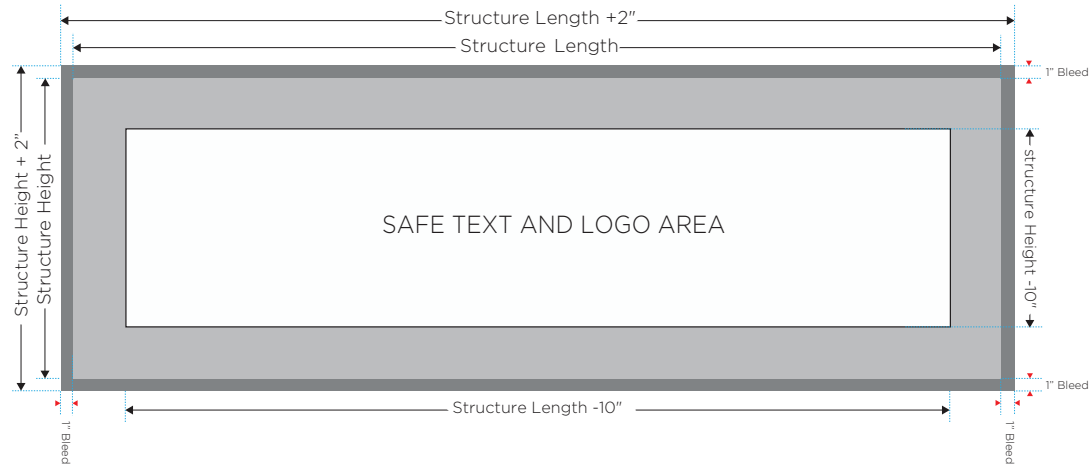

Hanging Signs Triangle

Outer Panel:
Face (Per Side): Structure Length
Structure Height

Bleed Size: 1" Perimeter
Size with Bleed: Structure Length + 2"
Structure Height + 2"

Safe Text and Logo Area
Face: Structure Length - 10"
Structure Height - 10"

General Art Guidelines

- CMYK Color for layout and linked images
- Do not embed images, supply them as linked files
- Resolution must be 100-120 dpi
- Convert all fonts to outline
- Indicate any Pantone numbers in file
- Keep text at least .5" from the left and right edges.

FLAT TRIANGLE GRAPHIC SIZES:

Structure Sizes	Graphic Sizes	Graphic Sizes w. Bleed	Safe Text & Logo Area
72" x 72" x 30"	72" W x 30" H	74" W x 32" H	62" W x 20" H
96" x 96" x 42"	96" W x 42" H	98" W x 44" H	86" W x 32" H
120" x 120" x 42"	120" W x 42" H	122" W x 44" H	110" W x 32" H
144" x 144" x 42"	144" W x 42" H	146" W x 44" H	134" W x 32" H
168" x 168" x 42"	168" W x 42" H	170" W x 44" H	158" W x 32" H
192" x 192" x 48"	192" W x 48" H	194" W x 50" H	182" W x 38" H
216" x 216" x 48"	216" W x 48" H	218" W x 50" H	206" W x 38" H
240" x 240" x 48"	240" W x 48" H	242" W x 50" H	230" W x 38" H