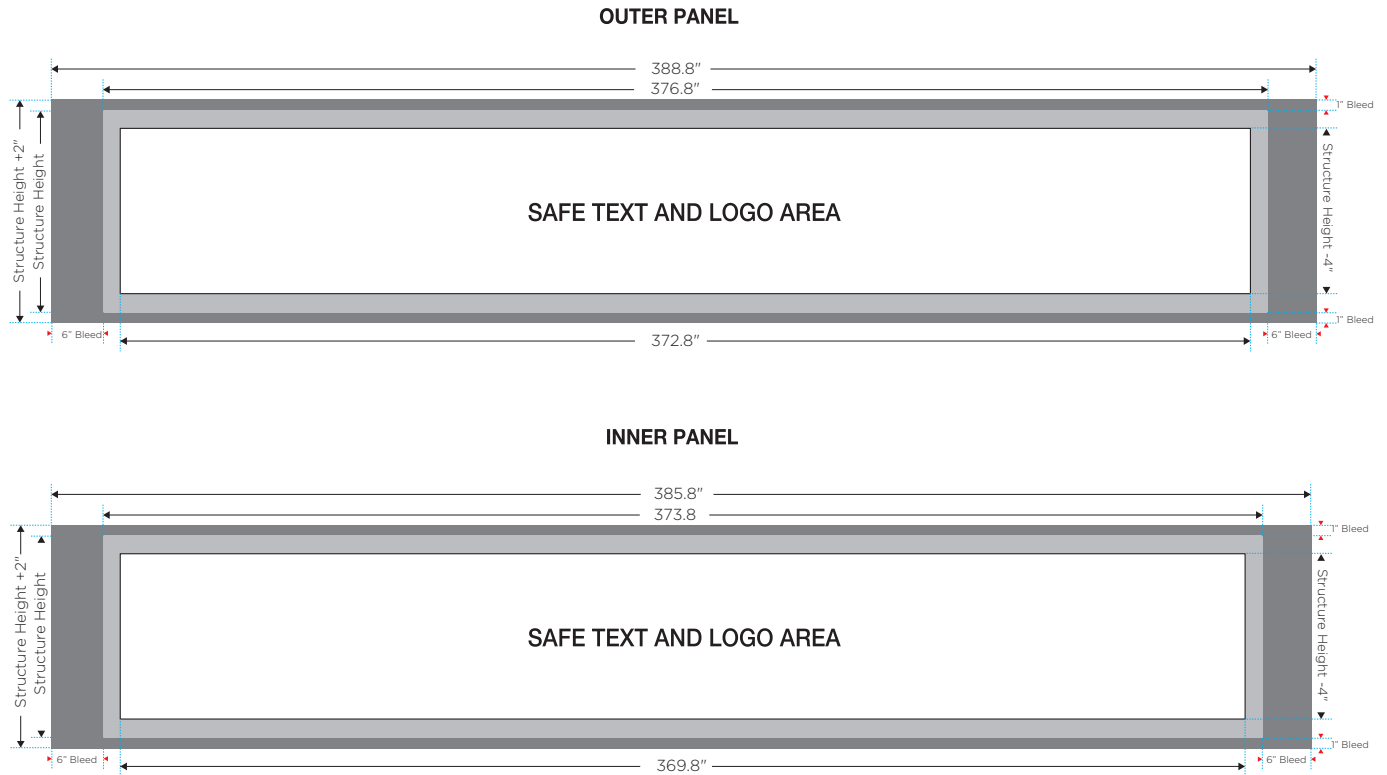

Hanging Signs 10 ft. Halo

Outer Panel:
Face: 376.8" w x Structure Height
Bleed Size: 1" Top & Bottom, 6" Sides
Size w/Bleed: 388.8" x w x Structure height + 2"

Inner Panel:
Face: 373.8" w x Structure Height
Bleed Size: 1" Top & Bottom, 6" Sides
Size w/Bleed: 385.8" w x Structure height + 2"

Safe Text and Logo Area
Face (Outer): 372.8" W x Structure Height -4"
Face (Inner): 369.8" W x Structure Height -4"

General Art Guidelines

- CMYK Color for layout and linked images
- Do not embed images, supply them as linked files
- Resolution must be 100-120 dpi
- Convert all fonts to outline
- Indicate any Pantone numbers in file
- Keep text at least .5" from the left and right edges.

10' dia. PILLOW FIT HALO GRAPHIC SIZES:

Structure Sizes	Graphic Sizes	Graphic Sizes w. Bleed	Safe Text & Logo Area
120" dia. x 24"	(Outer) 376.8 W x 24" H	(Outer) 376.8" W x 26" H	(Outer) 376.8" W x 20" H
	(Inner) 373.8" W x 24" H	(Inner) 373.8" W x 26" H	(Inner) 373.8" W x 20" H
120" dia. x 24"	(Outer) 376.8 W x 36" H	(Outer) 376.8" W x 38" H	(Outer) 376.8" W x 32" H
	(Inner) 373.8" W x 36" H	(Inner) 373.8" W x 38" H	(Inner) 373.8" W x 32" H
120" dia. x 42"	(Outer) 376.8 W x 42" H	(Outer) 376.8" W x 44" H	(Outer) 376.8" W x 38" H
	(Inner) 373.8" W x 42" H	(Inner) 373.8" W x 44" H	(Inner) 373.8" W x 38" H
120" dia. x 48"	(Outer) 376.8 W x 48" H	(Outer) 376.8" W x 50" H	(Outer) 376.8" W x 344" H
	(Inner) 373.8" W x 48" H	(Inner) 373.8" W x 50" H	(Inner) 373.8" W x 44" H