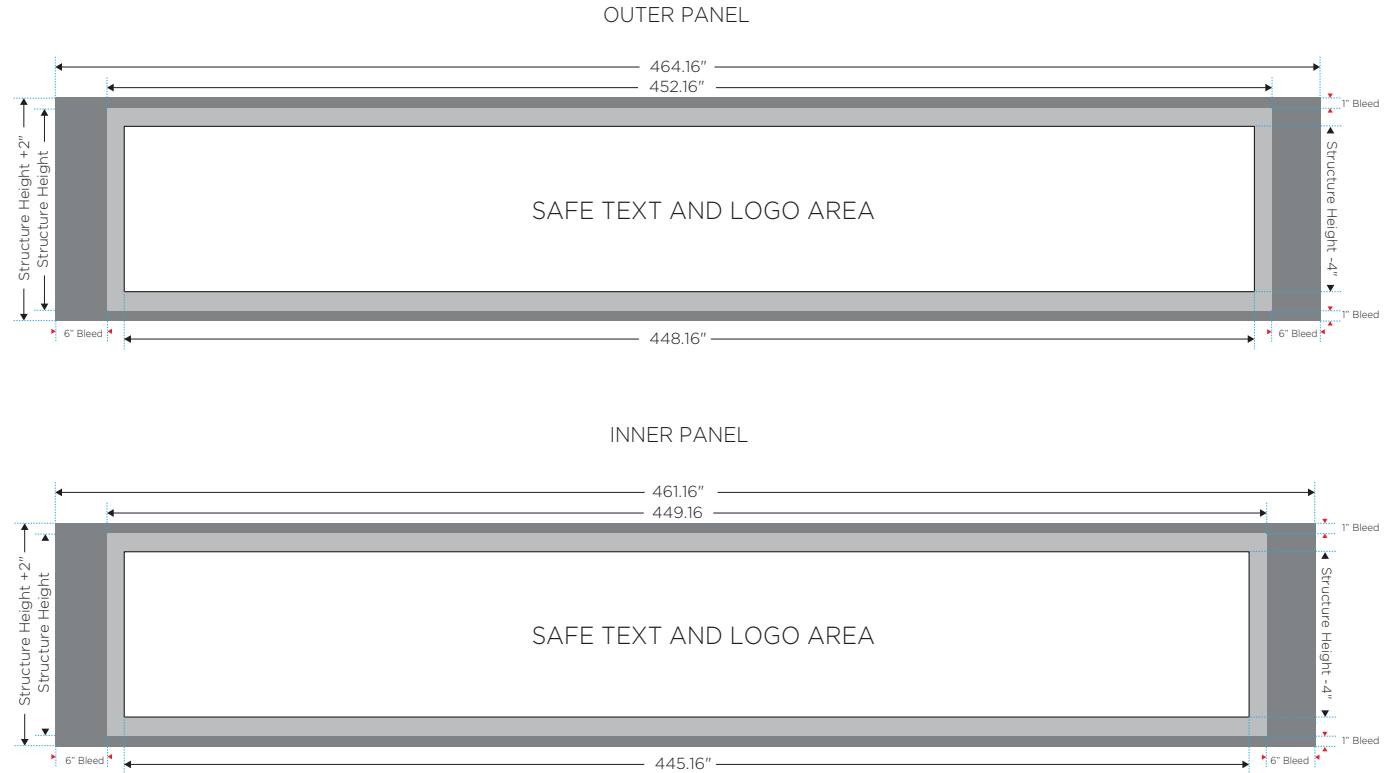

## Hanging Signs 12 ft. Pillow Fit Halo

**Outer Panel:**  
Face: 452.16" w x Structure Height  
Bleed Size: 1" Top & Bottom, 6" Sides  
Size w/Bleed: 464.16" x w x Structure height + 2"

**Inner Panel:**  
Face: 449.16" w x Structure Height  
Bleed Size: 1" Top & Bottom, 6" Sides  
Size w/Bleed: 461.16" w x Structure height + 2"

**Safe Text and Logo Area**  
Face (Outer): 448.16" W x Structure Height -4"  
Face (Inner): 445.16" W x Structure Height -4"

### General Art Guidelines

- CMYK Color for layout and linked images
- Do not embed images, supply them as linked files
- Resolution must be 100-120 dpi
- Convert all fonts to outline
- Indicate any Pantone numbers in file
- Keep text at least .5" from the left and right edges.

### 12' dia. PILLOW FIT HALO GRAPHIC SIZES:

Structure Sizes	Graphic Sizes	Graphic Sizes w. Bleed	Safe Text & Logo Area
144" dia. x 36"	(Outer) 452.16" W x 36" H (Inner) 449.16" W x 36" H	(Outer) 464.16" W x 38" H (Inner) 461.16" W x 38" H	(Outer) 448.16" W x 32" H (Inner) 445.16" W x 32" H
144" dia. x 42"	(Outer) 452.16" W x 42" H (Inner) 449.16" W x 42" H	(Outer) 464.16" W x 44" H (Inner) 461.16" W x 44" H	(Outer) 448.16" W x 38" H (Inner) 445.16" W x 38" H
144" dia. x 48"	(Outer) 452.16" W x 48" H (Inner) 449.16" W x 48" H	(Outer) 464.16" W x 50" H (Inner) 461.16" W x 50" H	(Outer) 448.16" W x 44" H (Inner) 445.16" W x 44" H