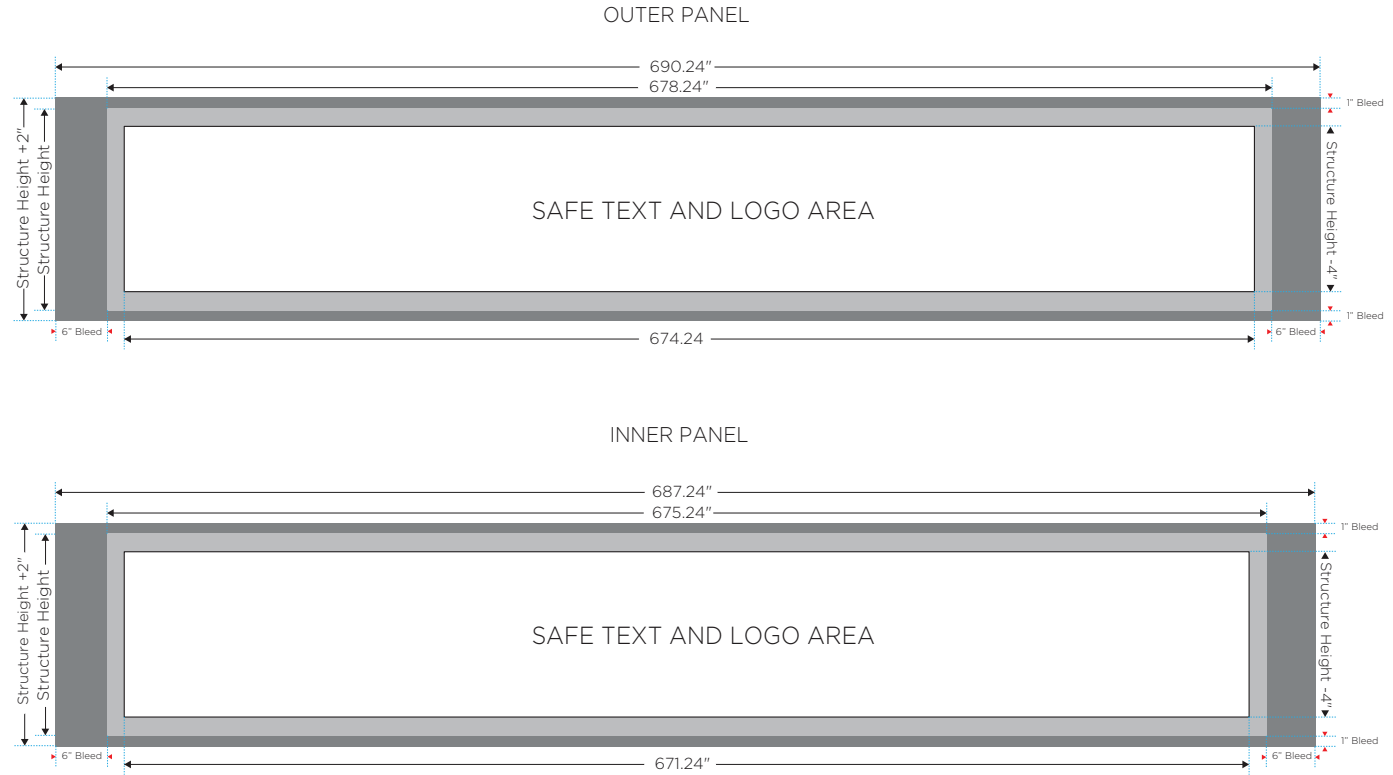

Hanging Signs 18 ft. Pillow Fit Halo

Outer Panel:
Face: 678.24" w x Structure Height
Bleed Size: 1" Top & Bottom, 6" Sides
Size w/Bleed: 690.24" x w x Structure height + 2"

Inner Panel:
Face: 675.24" w x Structure Height
Bleed Size: 1" Top & Bottom, 6" Sides
Size w/Bleed: 687.24" w x Structure height + 2"

Safe Text and Logo Area
Face (Outer): 674.24" W x Structure Height -4"
Face (Inner): 671.24" W x Structure Height -4"

General Art Guidelines

- CMYK Color for layout and linked images
- Do not embed images, supply them as linked files
- Resolution must be 100-120 dpi
- Convert all fonts to outline
- Indicate any Pantone numbers in file
- Keep text at least .5" from the left and right edges.

18' dia. PILLOW FIT HALO GRAPHIC SIZES:

Structure Sizes	Graphic Sizes	Graphic Sizes w. Bleed	Safe Text & Logo Area
216" dia. x 36"	(Outer) 678.24" W x 36" H	(Outer) 690.24" W x 38" H	(Outer) 674.24" W x 32" H
	(Inner) 675.24" W x 36" H	(Inner) 687.24" W x 38" H	(Inner) 671.24" W x 32" H
216" dia. x 42"	(Outer) 678.24" W x 42" H	(Outer) 690.24" W x 44" H	(Outer) 674.24" W x 38" H
	(Inner) 675.24" W x 42" H	(Inner) 687.24" W x 44" H	(Inner) 671.24" W x 38" H
216" dia. x 48"	(Outer) 678.24" W x 48" H	(Outer) 690.24" W x 50" H	(Outer) 674.24" W x 44" H
	(Inner) 675.24" W x 48" H	(Inner) 687.24" W x 50" H	(Inner) 671.24" W x 44" H