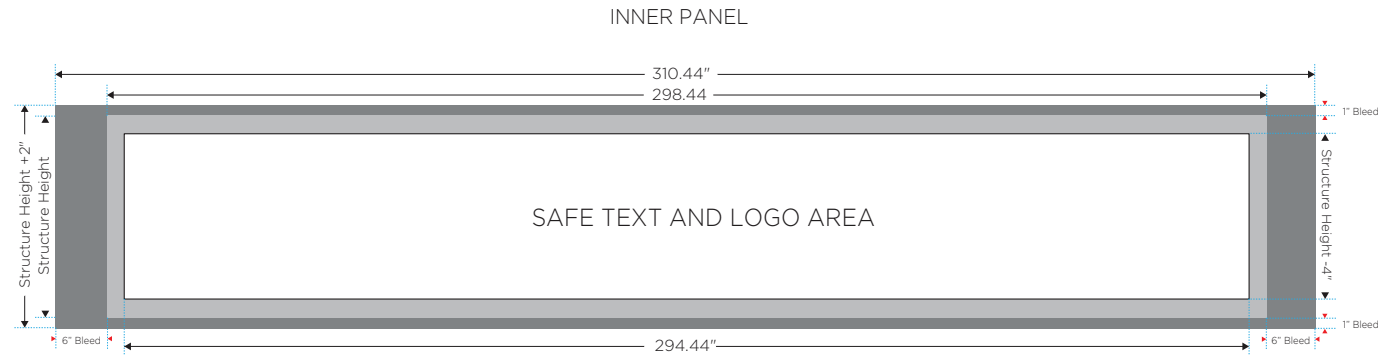

Hanging Signs 8 ft. Halo

Outer Panel:
Face: 301.44" w x Structure Height
Bleed Size: 1" Top & Bottom, 6" Sides
Size w/Bleed: 313"x w x Structure height + 2"

Inner Panel:
Face: 298.44" w x Structure Height
Bleed Size: 1" Top & Bottom, 6" Sides
Size w/Bleed: 310.44" w x Structure height + 2"

Safe Text and Logo Area
Face (Outer): 297.44" W x Structure Height -4"
Face (Inner): 294.44" W x Structure Height -4"

General Art Guidelines

- CMYK Color for layout and linked images
- Do not embed images, supply them as linked files
- Resolution must be 100-120 dpi
- Convert all fonts to outline
- Indicate any Pantone numbers in file
- Keep text at least .5" from the left and right edges.

8' dia. PILLOW FIT HALO GRAPHIC SIZES:

Structure Sizes	Graphic Sizes	Graphic Sizes w. Bleed	Safe Text & Logo Area
96" dia. x 24"	(Outer) 301.44" W x 24" H	(Outer) 313.44" W x 26" H	(Outer) 297.44" W x 20" H
	(Inner) 298.44" W x 24" H	(Inner) 310.44" W x 26" H	(Inner) 294.44" W x 20" H
96" dia. x 36"	(Outer) 301.44" W x 36" H	(Outer) 313.44" W x 38" H	(Outer) 297.44" W x 32" H
	(Inner) 298.44" W x 36" H	(Inner) 310.44" W x 38" H	(Inner) 294.44" W x 32" H
96" dia. x 42"	(Outer) 301.44" W x 42" H	(Outer) 313.44" W x 44" H	(Outer) 297.44" W x 38" H
	(Inner) 298.44" W x 42" H	(Inner) 310.44" W x 44" H	(Inner) 294.44" W x 38" H
96" dia. x 48"	(Outer) 301.44" W x 48" H	(Outer) 313.44" W x 50" H	(Outer) 297.44" W x 44" H
	(Inner) 298.44" W x 48" H	(Inner) 310.44" W x 50" H	(Inner) 294.44" W x 44" H