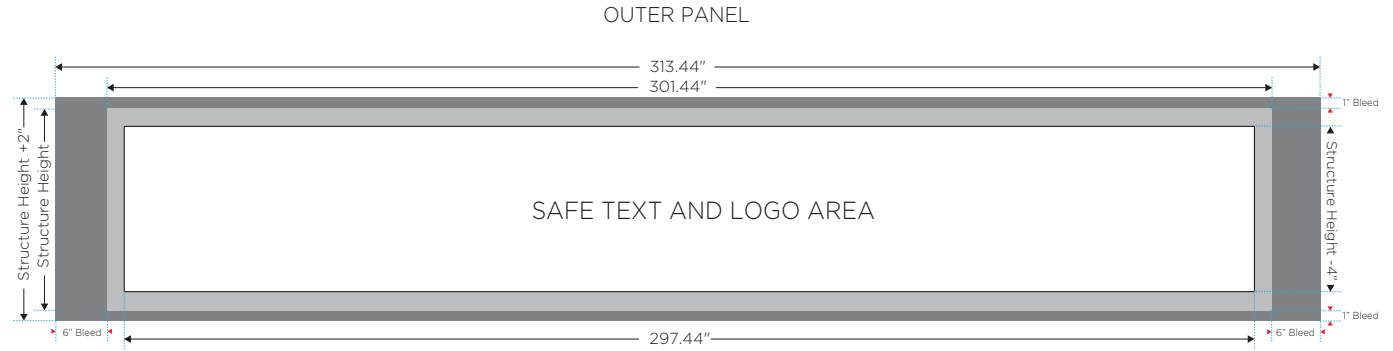

Hanging Signs 8 ft. Halo

Outer Panel:
Face: 301.44" w x Structure Height
Bleed Size: 1" Top & Bottom, 6" Sides
Size w/Bleed: 313"x w x Structure height + 2"

Inner Panel:
Face: 298.44" w x Structure Height
Bleed Size: 1" Top & Bottom, 6" Sides
Size w/Bleed: 310.44" w x Structure height + 2"

Safe Text and Logo Area
Face (Outer): 297.44" W x Structure Height -4"
Face (Inner): 294.44" W x Structure Height -4"

General Art Guidelines

- CMYK Color for layout and linked images
- Do not embed images, supply them as linked files
- Resolution must be 100-120 dpi
- Convert all fonts to outline
- Indicate any Pantone numbers in file
- Keep text at least .5" from the left and right edges.

8' dia. PILLOW FIT HALO GRAPHIC SIZES:

Structure Sizes	Graphic Sizes	Graphic Sizes w. Bleed	Safe Text & Logo Area
96" dia. x 24"	(Outer) 301.44" W x 24" H	(Outer) 313.44" W x 26" H	(Outer) 297.44" W x 20" H
	(Inner) 298.44" W x 24" H	(Inner) 310.44" W x 26" H	(Inner) 294.44" W x 20" H
96" dia. x 36"	(Outer) 301.44" W x 36" H	(Outer) 313.44" W x 38" H	(Outer) 297.44" W x 32" H
	(Inner) 298.44" W x 36" H	(Inner) 310.44" W x 38" H	(Inner) 294.44" W x 32" H
96" dia. x 42"	(Outer) 301.44" W x 42" H	(Outer) 313.44" W x 44" H	(Outer) 297.44" W x 38" H
	(Inner) 298.44" W x 42" H	(Inner) 310.44" W x 44" H	(Inner) 294.44" W x 38" H
96" dia. x 48"	(Outer) 301.44" W x 48" H	(Outer) 313.44" W x 50" H	(Outer) 297.44" W x 44" H
	(Inner) 298.44" W x 48" H	(Inner) 310.44" W x 50" H	(Inner) 294.44" W x 44" H