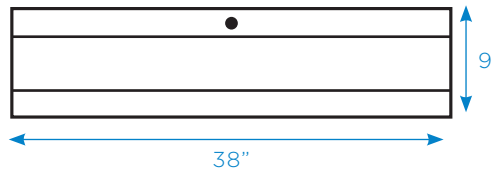

36" PACKAGE
Blade36 with 13 oz.
PET banner graphic
Approx. weight:
13lbs. (complete w/bag)