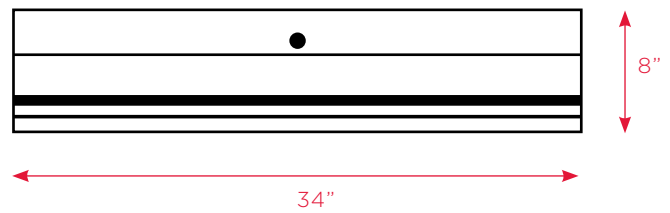

Approx. weight: 14bs. (complete w/ bag)